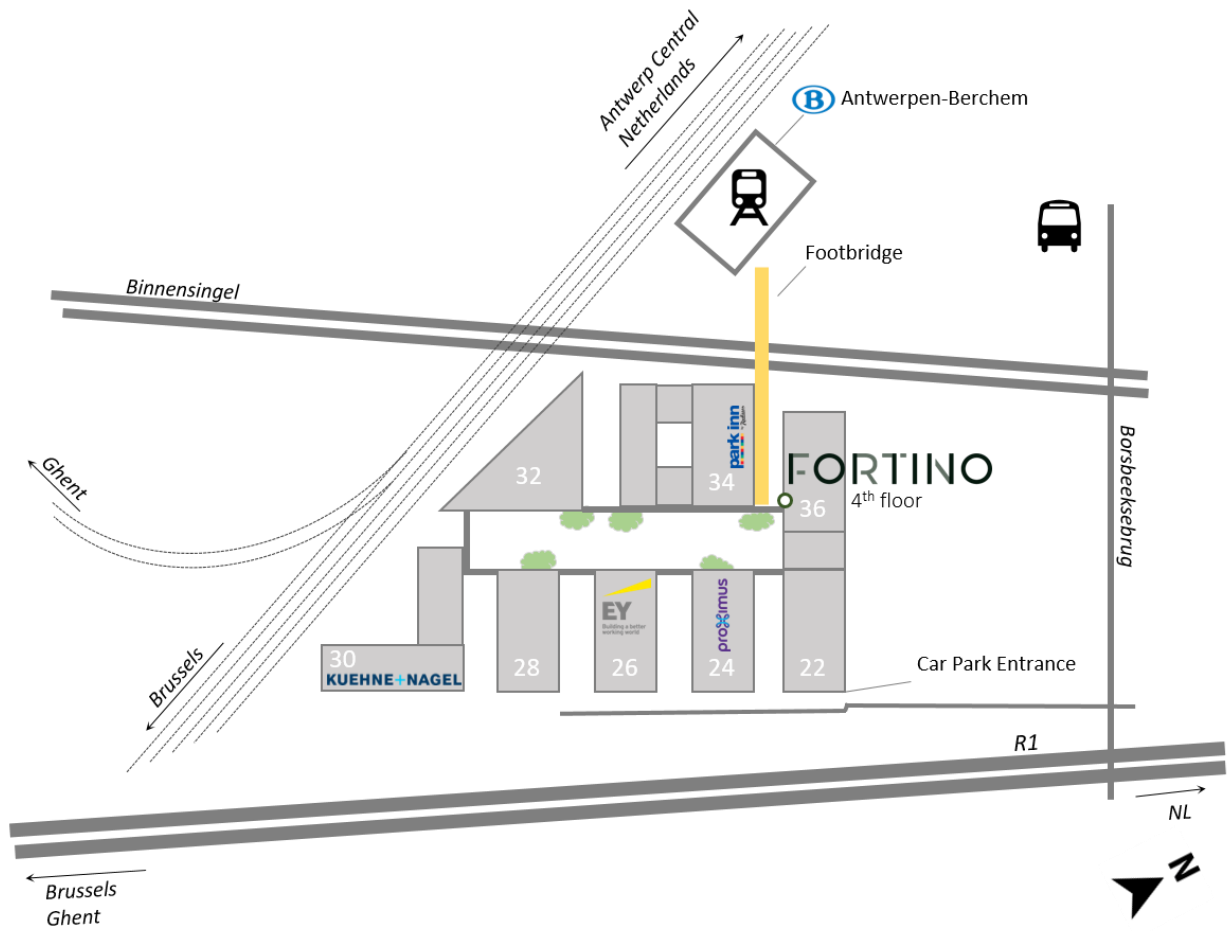

Fortino Capital Partners
Borsbeeksebrug 36 – 4th floor
2600 Berchem (Antwerp)
Tel: +32 2 669 10 50

Route Description

By train: station Antwerpen-Berchem

Exit the train station via the north side, on the side of track 1 (you will see the Panos bakery). Take the golden bridge on your right-hand side and walk straight into the Post X site. The Fortino office is on your left-hand side and is situated on the 4th floor of building 36.

By car

When entering 'Post X' into GoogleMaps or Waze, your GPS will seamlessly guide you to the address of the Fortino office. When coming from direction Amsterdam, take the exit 'Borgerhout' on the highway, when coming from direction Ghent or Brussels, take the exit 'Berchem'.

The Post X site has an underground car park which can be accessed via a sideway of the Borsbeeksebrug. You can park your car on level -2 and then take the elevator as illustrated on the second map below. The Fortino office is situated on the 4th floor of building 36.

We look forward to meeting you!

Parking at Fortino

Car park entrance is situated on
 sideway of Borsbeeksebrug, in
 building 22.
 When entering the car park, take the
 first lane on your right.
 Go to level -2.
 Go straight and park on your left-hand
 side.
 Take the elevator to the Fortino office
 on the 4th floor.