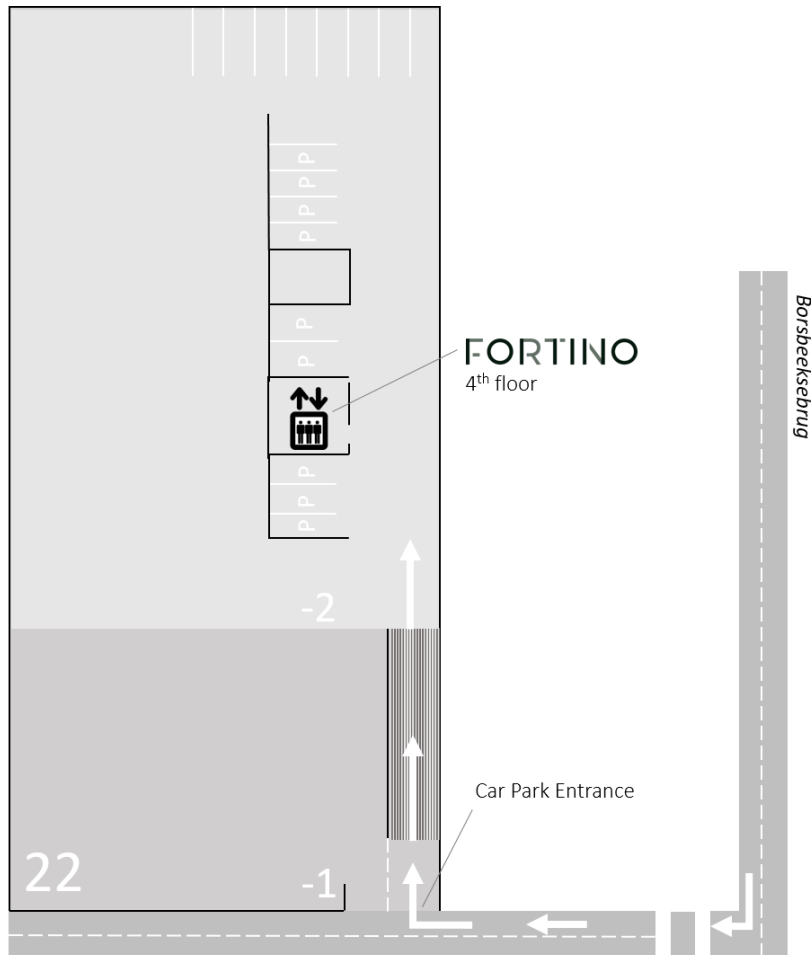

Parking at Fortino

Car park entrance is situated on
sideway of Borsbeeksebrug, in
building 22.
When entering the car park, take the
first lane on your right.
Go to level -2.
Go straight and park on your left-hand
side.
Take the elevator to the Fortino office
on the 4th floor.